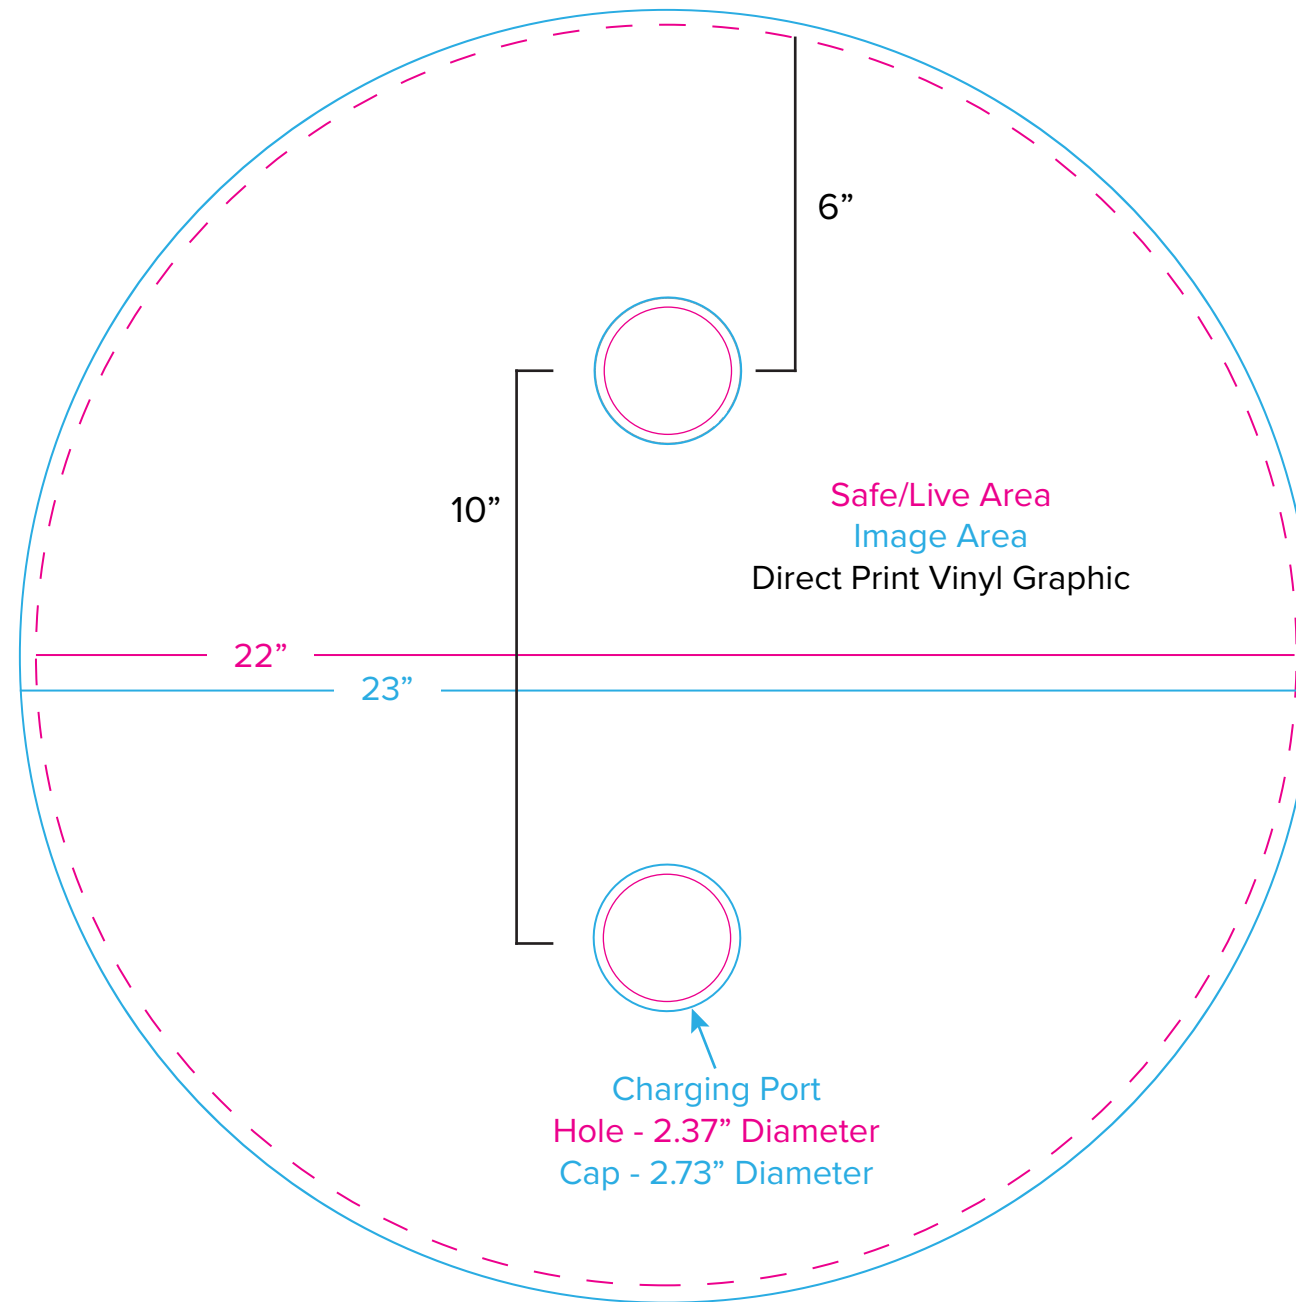

# Graphic Template Small Wireless Charging Table – Direct Print Vinyl Graphic

NOTE: All Raster Art (jpg, tiff,psd, png, etc.) must be at least 100 dpi at print size.  
Standard kits are often customized. Please check with Customer Service to ensure that this template matches your specific job.